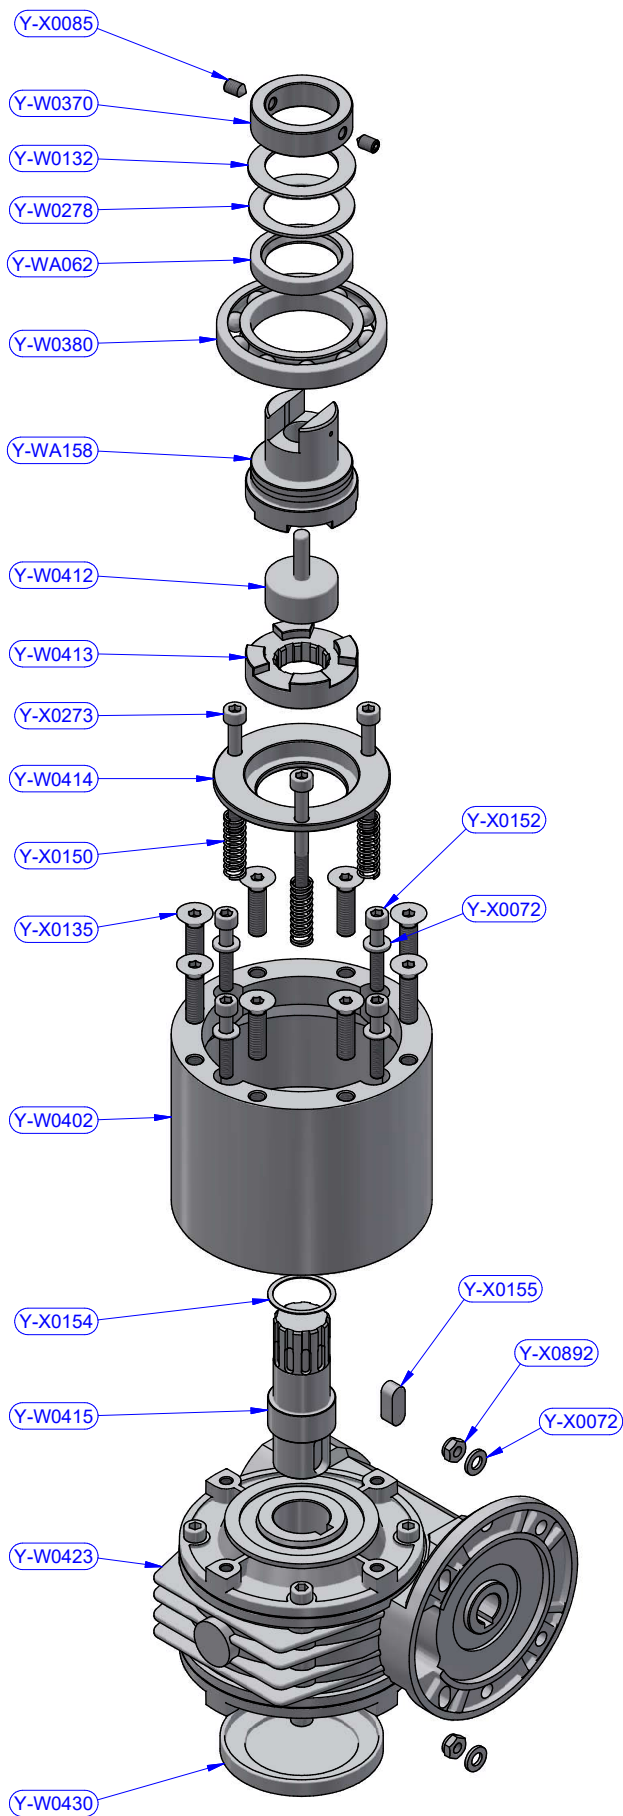

Y-WA027 - PART LIST

CODE	DESCRIPTION	MATERIAL	Q.TY
Y-W0132	S.Steel washer	S.Steel	1
Y-W0278	Resin washer	Resin	1
Y-W0370	Shaft connection	S.Steel	1
Y-W0380	Ball bearing	S.Steel	1
Y-W0402	Disengagement box	Aluminium	1
Y-W0412	Disengagement	Bronze	1
Y-W0413	Lower coupling	S.Steel	1
Y-W0414	Thrust ring	Bronze	1
Y-W0415	Gearbox shaft	Bronze	1
Y-W0423	Horizontal gearbox	Alu + S.Steel	1
Y-W0430	Gearbox cap	Aluminium	1
Y-WA062	Packing ring	Rubber	1
Y-WA158	Upper coupling	Various	1
Y-X0072	S.Steel washer	S.Steel	6
Y-X0085	Cone point set screw	S.Steel	2
Y-X0135	Screw	S.Steel	8
Y-X0150	Compression spring	S.Steel	3
Y-X0152	Screw	S.Steel	4
Y-X0154	C.F. washer	Tufnol	1
Y-X0155	Parallel key	S.Steel	1
Y-X0273	Screw	S.Steel	3
Y-X0892	Self-Locking nut	S.Steel	2