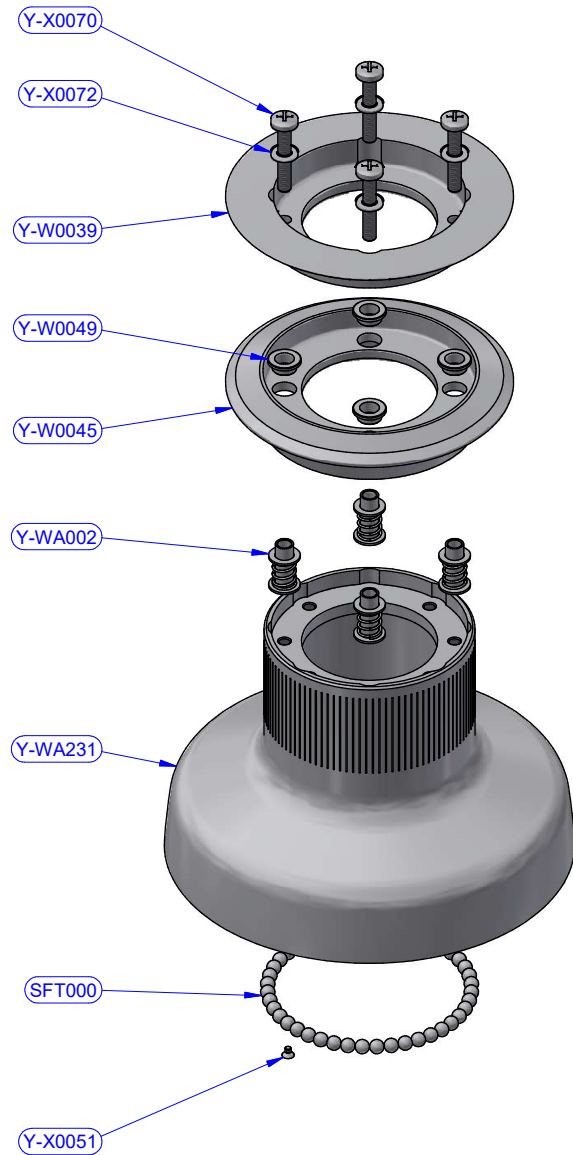

PART LIST

CODE	DESCRIPTION	MATERIAL	Q.TY
XT48ALX	Winch XT48	Various	1
Y-WA280	Disengagement box + Horizontal drive assy	Various	1

MOTOR

CODE	DESCRIPTION	Q.TY
Y-W0416	700W 12V	1
Y-W0417	700W 24V	1
Y-W1377	700W 48V	1

XT48ALX - PART LIST			
CODE	DESCRIPTION	MATERIAL	Q.TY
Y-W0003	Upper cap	S.Steel	1
Y-W0006	Upper ring washer	Plastic	1
Y-W0015	Stripper	Plastic	1
Y-W0143	ST plug	Plastic	4
Y-W0156	Skirt	Aluminium	1
Y-W0721	Opening Tool	S.Steel	1
Y-W0920	Upper disk	Aluminium	1
Y-W1020	Cylinder pin	S.Steel	2
Y-W1075	Self-tailing arm	Aluminium	1
Y-WA257	Base + Gears assy	Various	1
Y-WA263	Drum + ST disks assy	Various	1
Y-WA274	Main shaft assy	Various	1
Y-X0055	Screw	S.Steel	1

Y-WA263 - PART LIST			
CODE	DESCRIPTION	MATERIAL	Q.TY
SFT000	Torlon ball	Torlon	44
Y-W0039	ST central disk	Aluminium	1
Y-W0045	ST lower disk	Aluminium	1
Y-W0049	ST disk bush	Plastic	4
Y-WA002	ST-spring assy	S.Steel	4
Y-WA231	Drum	Various	1
Y-X0051	Screw	S.Steel	1
Y-X0070	Screw	S.Steel	4
Y-X0072	S.Steel washer	S.Steel	4

Y-WA268 - PART LIST			
CODE	DESCRIPTION	MATERIAL	Q.TY
Y-W0141	Pawl	S.Steel	2
Y-W0176	Gear axis	S.Steel	1
Y-W0193	Gear upper washer	Plastic	1
Y-W0196	Gear lower washer	Plastic	1
Y-W0222	Gear "D2"	Bronze	1
Y-W0777	Gear "D1"	Bronze	1
Y-X0087	Torsion spring	S.Steel	2