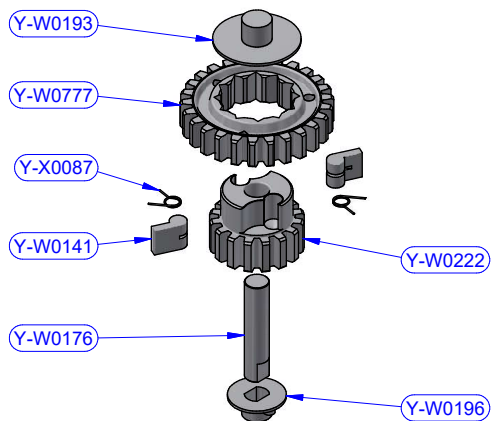

Y-WA263 - PART LIST			
CODE	DESCRIPTION	MATERIAL	Q.TY
SFT000	Torlon ball	Torlon	44
Y-W0039	ST central disk	Aluminium	1
Y-W0045	ST lower disk	Aluminium	1
Y-W0049	ST disk bush	Plastic	4
Y-WA002	ST-spring assy	S.Steel	4
Y-WA231	Drum	Various	1
Y-X0051	Screw	S.Steel	1
Y-X0070	Screw	S.Steel	4
Y-X0072	S.Steel washer	S.Steel	4

Y-WA257 - PART LIST

CODE	DESCRIPTION	MATERIAL	Q.TY
B8021	Roller bearing	Plastic / S.Steel	1
B8037	Roller bearing	Plastic / S.Steel	1
Y-W1020	Cylinder pin	S.Steel	2
Y-WA025	Spacer	Plastic	1
Y-WA254	Base + Stem	Various	1
Y-WA255	Gears kit	Various	1
Y-WA256	Gears kit	Various	1
Y-X0067	Screw	S.Steel	4
Y-X0073	S.Steel washer	S.Steel	4

Y-WA274 - PART LIST			
CODE	DESCRIPTION	MATERIAL	Q.TY
B4219	Roller bearing	Plastic / S.Steel	1
B4234	Roller bearing	Plastic / S.Steel	1
Y-W0101	Half-ring	Brass	2
Y-W0105	Pipe spacer	Plastic	1
Y-W0132	S.Steel washer	S.Steel	1
Y-W0141	Pawl	S.Steel	2
Y-W0212	Gear "A2"	Bronze	1
Y-W0387	Special washer	S.Steel	1
Y-W0442	Main shaft	S.Steel	1
Y-WA141	Disengagement rod kit	S.Steel	1
Y-X0075	Seeger ring	S.Steel	1
Y-X0087	Torsion spring	S.Steel	2

Y-WA255 - PART LIST			
CODE	DESCRIPTION	MATERIAL	Q.TY
Y-W0141	Pawl	S.Steel	2
Y-W0168	Gear axis	S.Steel	1
Y-W0182	Gear upper washer	Plastic	1
Y-W0190	Gear lower washer	Plastic	1
Y-W0219	Gear "B1"	Bronze	1
Y-W0220	Gear "B2"	Bronze	1
Y-X0087	Torsion spring	S.Steel	2