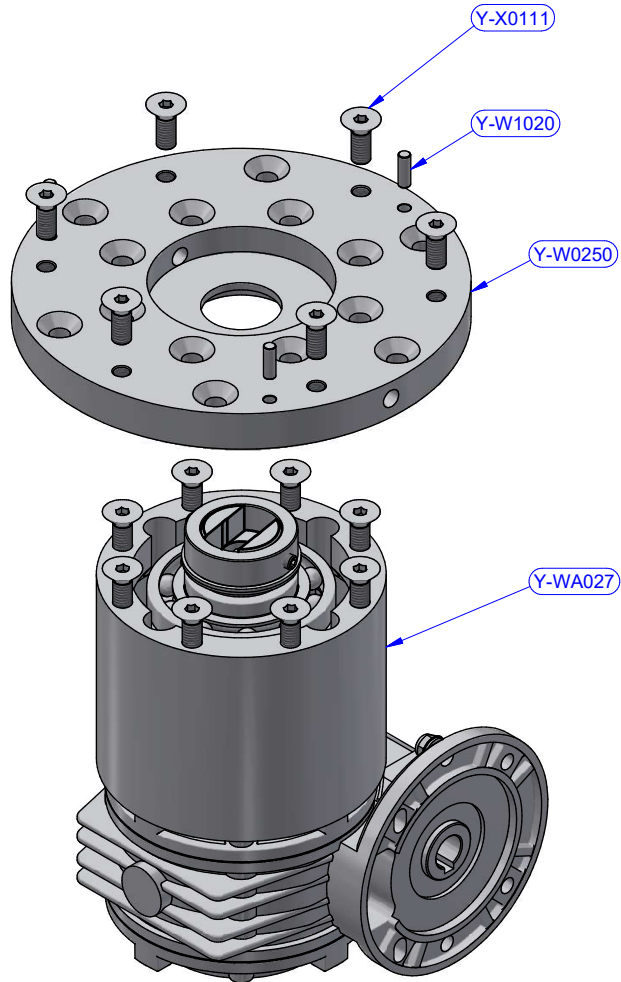

Y-WA280 - PART LIST			
CODE	DESCRIPTION	MATERIAL	Q.TY
Y-W0250	Skirt flange	Aluminium	1
Y-W1020	Cylinder pin	S.Steel	3
Y-WA027	Disengagement box + Horizontal drive assy	Various	1
Y-X0111	Screw	S.Steel	6