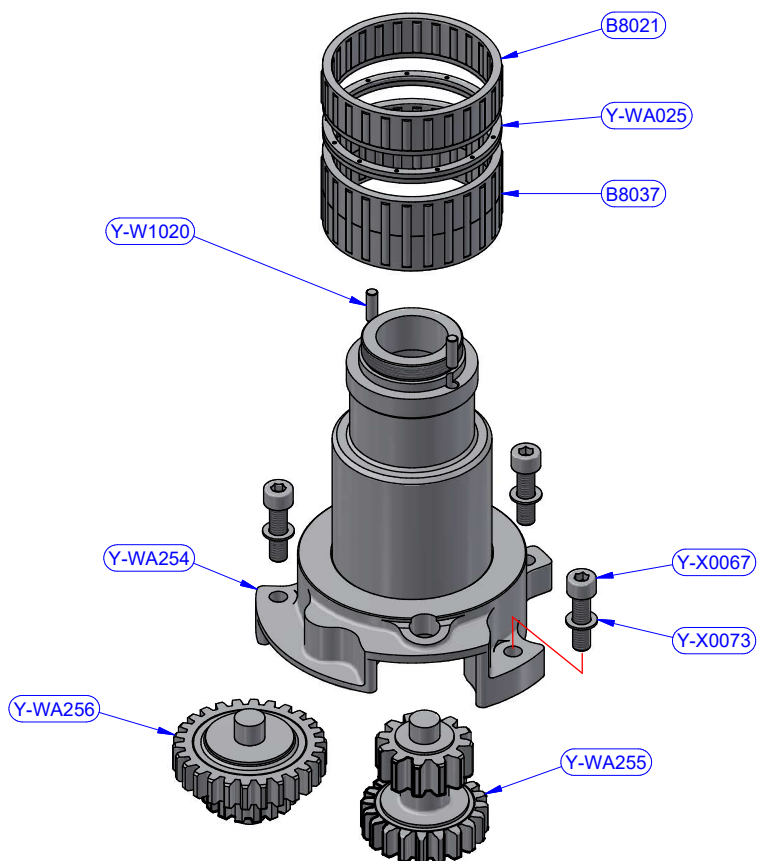

PART LIST

CODE	DESCRIPTION	MATERIAL	Q.TY
XT48ALX	Winch XT48	Various	1
Y-WA280	Disengagement box + Horizontal drive assy	Various	1

MOTOR

CODE	DESCRIPTION	Q.TY
Y-W0416	700W 12V	1
Y-W0417	700W 24V	1
Y-W1377	700W 48V	1

XT48ALX - PART LIST			
CODE	DESCRIPTION	MATERIAL	Q.TY
Y-W0003	Upper cap	S.Steel	1
Y-W0006	Upper ring washer	Plastic	1
Y-W0015	Stripper	Plastic	1
Y-W0143	ST plug	Plastic	4
Y-W0156	Skirt	Aluminium	1
Y-W0721	Opening Tool	S.Steel	1
Y-W0920	Upper disk	Aluminium	1
Y-W1020	Cylinder pin	S.Steel	2
Y-W1075	Self-tailing arm	Aluminium	1
Y-WA257	Base + Gears assy	Various	1
Y-WA263	Drum + ST disks assy	Various	1
Y-WA274	Main shaft assy	Various	1
Y-X0055	Screw	S.Steel	1

Y-WA263 - PART LIST			
CODE	DESCRIPTION	MATERIAL	Q.TY
SFT000	Torlon ball	Torlon	44
Y-W0039	ST central disk	Aluminium	1
Y-W0045	ST lower disk	Aluminium	1
Y-W0049	ST disk bush	Plastic	4
Y-WA002	ST-spring assy	S.Steel	4
Y-WA231	Drum	Various	1
Y-X0051	Screw	S.Steel	1
Y-X0070	Screw	S.Steel	4
Y-X0072	S.Steel washer	S.Steel	4

Y-WA257 - PART LIST

CODE	DESCRIPTION	MATERIAL	Q.TY
B8021	Roller bearing	Plastic / S.Steel	1
B8037	Roller bearing	Plastic / S.Steel	1
Y-W1020	Cylinder pin	S.Steel	2
Y-WA025	Spacer	Plastic	1
Y-WA254	Base + Stem	Various	1
Y-WA255	Gears kit	Various	1
Y-WA256	Gears kit	Various	1
Y-X0067	Screw	S.Steel	4
Y-X0073	S.Steel washer	S.Steel	4