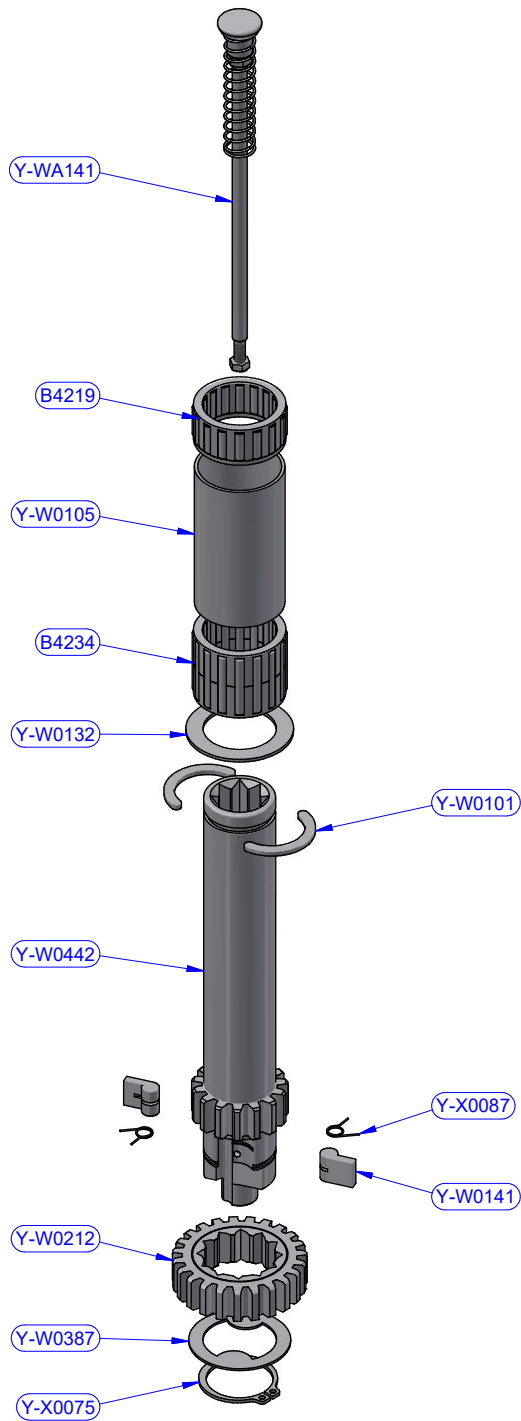

XT48ALX - PART LIST			
CODE	DESCRIPTION	MATERIAL	Q.TY
Y-W0003	Upper cap	S.Steel	1
Y-W0006	Upper ring washer	Plastic	1
Y-W0015	Stripper	Plastic	1
Y-W0143	ST plug	Plastic	4
Y-W0156	Skirt	Aluminium	1
Y-W0721	Opening Tool	S.Steel	1
Y-W0920	Upper disk	Aluminium	1
Y-W1020	Cylinder pin	S.Steel	2
Y-W1075	Self-tailing arm	Aluminium	1
Y-WA257	Base + Gears assy	Various	1
Y-WA263	Drum + ST disks assy	Various	1
Y-WA274	Main shaft assy	Various	1
Y-X0055	Screw	S.Steel	1

Y-WA263 - PART LIST			
CODE	DESCRIPTION	MATERIAL	Q.TY
SFT000	Torlon ball	Torlon	44
Y-W0039	ST central disk	Aluminium	1
Y-W0045	ST lower disk	Aluminium	1
Y-W0049	ST disk bush	Plastic	4
Y-WA002	ST-spring assy	S.Steel	4
Y-WA231	Drum	Various	1
Y-X0051	Screw	S.Steel	1
Y-X0070	Screw	S.Steel	4
Y-X0072	S.Steel washer	S.Steel	4

Y-WA257 - PART LIST

CODE	DESCRIPTION	MATERIAL	Q.TY
B8021	Roller bearing	Plastic / S.Steel	1
B8037	Roller bearing	Plastic / S.Steel	1
Y-W1020	Cylinder pin	S.Steel	2
Y-WA025	Spacer	Plastic	1
Y-WA254	Base + Stem	Various	1
Y-WA255	Gears kit	Various	1
Y-WA256	Gears kit	Various	1
Y-X0067	Screw	S.Steel	4
Y-X0073	S.Steel washer	S.Steel	4

Y-WA268 - PART LIST			
CODE	DESCRIPTION	MATERIAL	Q.TY
Y-W0141	Pawl	S.Steel	2
Y-W0176	Gear axis	S.Steel	1
Y-W0193	Gear upper washer	Plastic	1
Y-W0196	Gear lower washer	Plastic	1
Y-W0222	Gear "D2"	Bronze	1
Y-W0777	Gear "D1"	Bronze	1
Y-X0087	Torsion spring	S.Steel	2