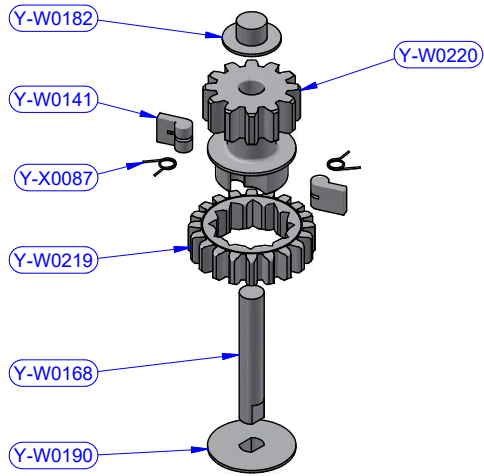

XT48ALX - PART LIST			
CODE	DESCRIPTION	MATERIAL	Q.TY
Y-W0003	Upper cap	S.Steel	1
Y-W0006	Upper ring washer	Plastic	1
Y-W0015	Stripper	Plastic	1
Y-W0143	ST plug	Plastic	4
Y-W0156	Skirt	Aluminium	1
Y-W0721	Opening Tool	S.Steel	1
Y-W0920	Upper disk	Aluminium	1
Y-W1020	Cylinder pin	S.Steel	2
Y-W1075	Self-tailing arm	Aluminium	1
Y-WA257	Base + Gears assy	Various	1
Y-WA263	Drum + ST disks assy	Various	1
Y-WA274	Main shaft assy	Various	1
Y-X0055	Screw	S.Steel	1

Y-WA263 - PART LIST			
CODE	DESCRIPTION	MATERIAL	Q.TY
SFT000	Torlon ball	Torlon	44
Y-W0039	ST central disk	Aluminium	1
Y-W0045	ST lower disk	Aluminium	1
Y-W0049	ST disk bush	Plastic	4
Y-WA002	ST-spring assy	S.Steel	4
Y-WA231	Drum	Various	1
Y-X0051	Screw	S.Steel	1
Y-X0070	Screw	S.Steel	4
Y-X0072	S.Steel washer	S.Steel	4

Y-WA257 - PART LIST

CODE	DESCRIPTION	MATERIAL	Q.TY
B8021	Roller bearing	Plastic / S.Steel	1
B8037	Roller bearing	Plastic / S.Steel	1
Y-W1020	Cylinder pin	S.Steel	2
Y-WA025	Spacer	Plastic	1
Y-WA254	Base + Stem	Various	1
Y-WA255	Gears kit	Various	1
Y-WA256	Gears kit	Various	1
Y-X0067	Screw	S.Steel	4
Y-X0073	S.Steel washer	S.Steel	4

Y-WA255 - PART LIST			
CODE	DESCRIPTION	MATERIAL	Q.TY
Y-W0141	Pawl	S.Steel	2
Y-W0168	Gear axis	S.Steel	1
Y-W0182	Gear upper washer	Plastic	1
Y-W0190	Gear lower washer	Plastic	1
Y-W0219	Gear "B1"	Bronze	1
Y-W0220	Gear "B2"	Bronze	1
Y-X0087	Torsion spring	S.Steel	2