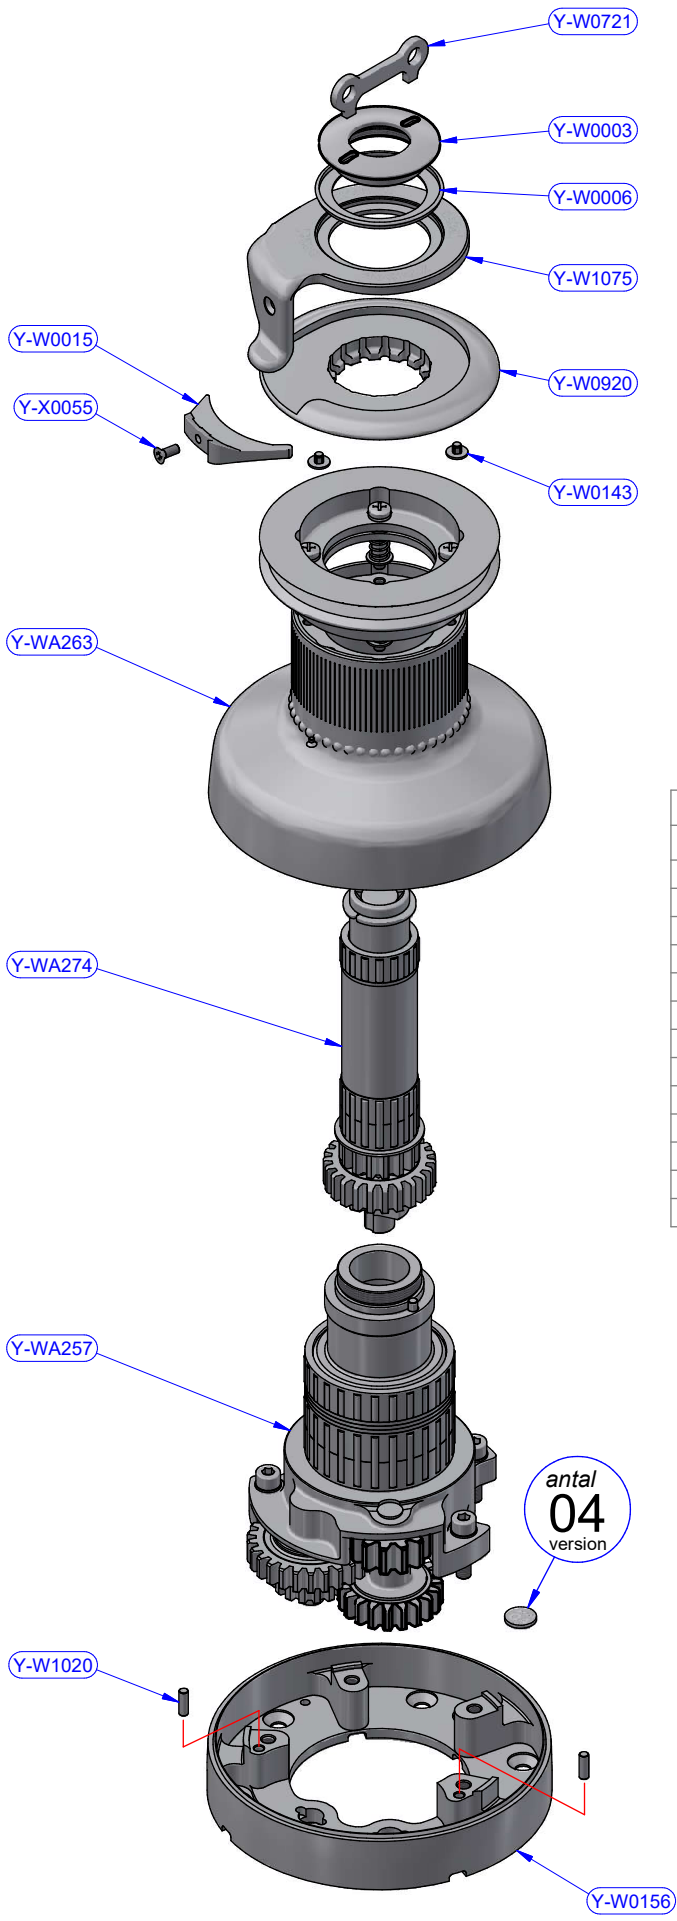

PART LIST

CODE	DESCRIPTION	MATERIAL	Q.TY
XT48ALX	Winch XT48	Various	1
Y-WA280	Disengagement box + Horizontal drive assy	Various	1

MOTOR

CODE	DESCRIPTION	Q.TY
Y-W0416	700W 12V	1
Y-W0417	700W 24V	1
Y-W1377	700W 48V	1

XT48ALX - PART LIST			
CODE	DESCRIPTION	MATERIAL	Q.TY
Y-W0003	Upper cap	S.Steel	1
Y-W0006	Upper ring washer	Plastic	1
Y-W0015	Stripper	Plastic	1
Y-W0143	ST plug	Plastic	4
Y-W0156	Skirt	Aluminium	1
Y-W0721	Opening Tool	S.Steel	1
Y-W0920	Upper disk	Aluminium	1
Y-W1020	Cylinder pin	S.Steel	2
Y-W1075	Self-tailing arm	Aluminium	1
Y-WA257	Base + Gears assy	Various	1
Y-WA263	Drum + ST disks assy	Various	1
Y-WA274	Main shaft assy	Various	1
Y-X0055	Screw	S.Steel	1

Y-WA263 - PART LIST			
CODE	DESCRIPTION	MATERIAL	Q.TY
SFT000	Torlon ball	Torlon	44
Y-W0039	ST central disk	Aluminium	1
Y-W0045	ST lower disk	Aluminium	1
Y-W0049	ST disk bush	Plastic	4
Y-WA002	ST-spring assy	S.Steel	4
Y-WA231	Drum	Various	1
Y-X0051	Screw	S.Steel	1
Y-X0070	Screw	S.Steel	4
Y-X0072	S.Steel washer	S.Steel	4

Y-WA268 - PART LIST			
CODE	DESCRIPTION	MATERIAL	Q.TY
Y-W0141	Pawl	S.Steel	2
Y-W0176	Gear axis	S.Steel	1
Y-W0193	Gear upper washer	Plastic	1
Y-W0196	Gear lower washer	Plastic	1
Y-W0222	Gear "D2"	Bronze	1
Y-W0777	Gear "D1"	Bronze	1
Y-X0087	Torsion spring	S.Steel	2